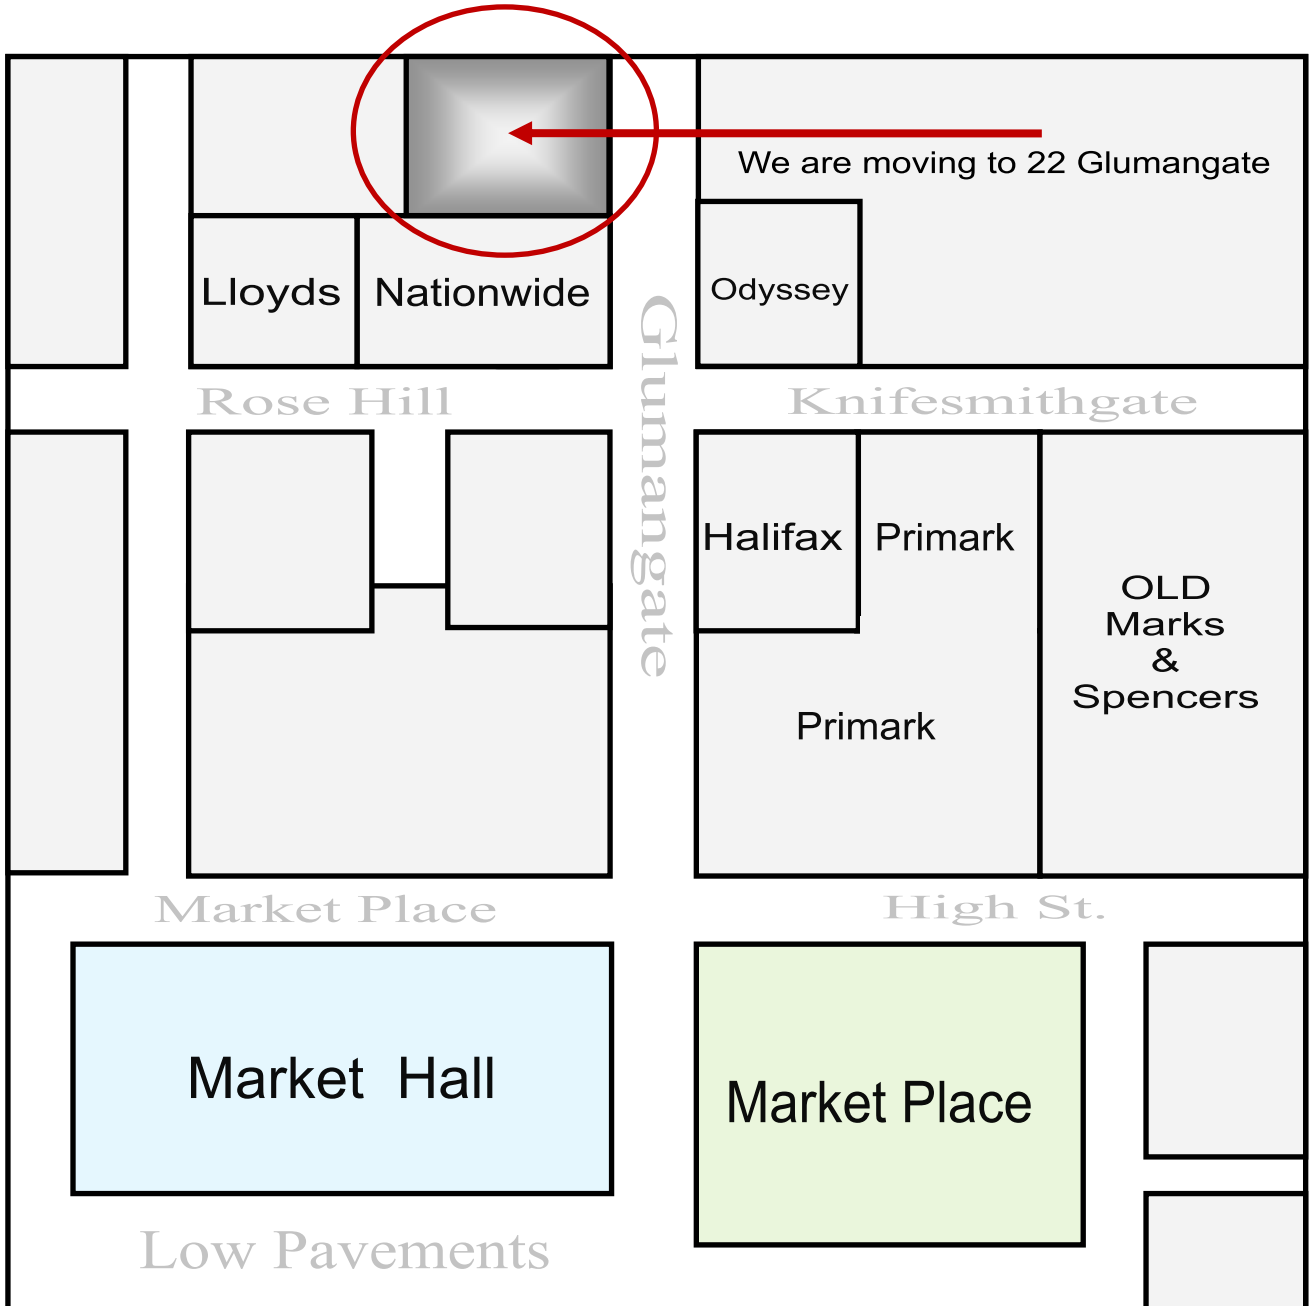

KM Travel of Chesterfield

22 Glumangate, Chesterfield, Derbyshire, S40 1TX
Tel. 01246 - 556617 www.kmchesterfield.co.uk